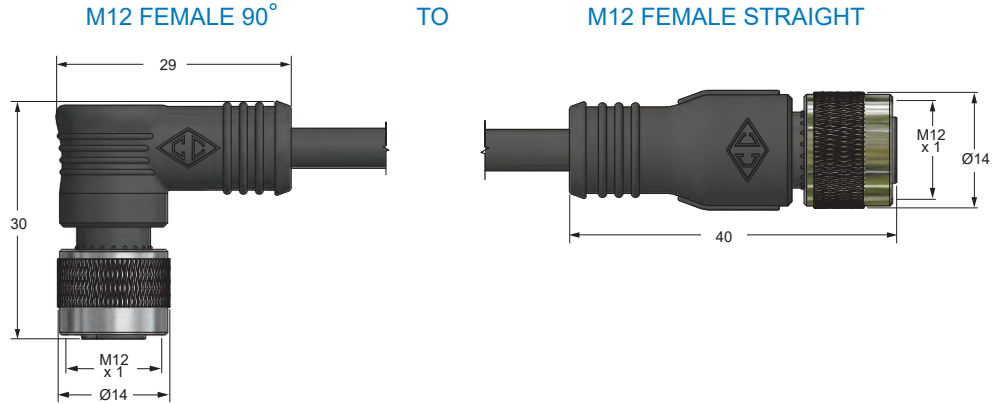

**canfield
connector**

CANFast
round connectors

RP SERIES
M12 90° TO M12 STRAIGHT
MOLDED PATCH CORD
ROUND CONNECTORS

DIMENSIONAL DATA

All dimensions are in millimeters unless otherwise noted.

M12 90° PIN CONFIGURATION

**3 Pin
Female**

Pin 1 = Brown
Pin 3 = Blue
Pin 4 = Black

**4 Pin
Female**

Pin 1 = Brown
Pin 2 = White
Pin 3 = Blue
Pin 4 = Black

**5 Pin
Female**

Pin 1 = Brown
Pin 2 = White
Pin 3 = Blue
Pin 4 = Black
Pin 5 = Gray

M12 STRAIGHT PIN CONFIGURATION

**3 Pin
Female**

Pin 1 = Brown
Pin 3 = Blue
Pin 4 = Black

**4 Pin
Female**

Pin 1 = Brown
Pin 2 = White
Pin 3 = Blue
Pin 4 = Black

**5 Pin
Female**

Pin 1 = Brown
Pin 2 = White
Pin 3 = Blue
Pin 4 = Black
Pin 5 = Gray