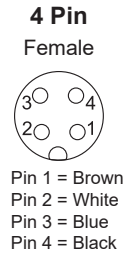

M12 STRAIGHT PIN CONFIGURATION

ORDERING INFORMATION

Consult Factory for stock availability.

M12 FEMALE STRAIGHT TO M12 FEMALE STRAIGHT

Length	Wire Type	3 Pin	4 Pin	5 Pin
1 meter	PVC	RP12AFM030110C10-12AFM031A	RP12AFM040110C10-12AFM041A	RP12AFM050110C10-12AFM051A
	shielded	RP12AFM030110S10-12AFM031A	RP12AFM040110S10-12AFM041A	RP12AFM050110S10-12AFM051A
	PUR	RP12AFM030110R10-12AFM031A	RP12AFM040110R10-12AFM041A	RP12AFM050110R10-12AFM051A
	shielded	RP12AFM030110P10-12AFM031A	RP12AFM040110P10-12AFM041A	RP12AFM050110P10-12AFM051A
2 meter	PVC	RP12AFM030120C10-12AFM031A	RP12AFM040120C10-12AFM041A	RP12AFM050120C10-12AFM051A
	shielded	RP12AFM030120S10-12AFM031A	RP12AFM040120S10-12AFM041A	RP12AFM050120S10-12AFM051A
	PUR	RP12AFM030120R10-12AFM031A	RP12AFM040120R10-12AFM041A	RP12AFM050120R10-12AFM051A
	shielded	RP12AFM030120P10-12AFM031A	RP12AFM040120P10-12AFM041A	RP12AFM050120P10-12AFM051A
3 meter	PVC	RP12AFM030130C10-12AFM031A	RP12AFM040130C10-12AFM041A	RP12AFM050130C10-12AFM051A
	shielded	RP12AFM030130S10-12AFM031A	RP12AFM040130S10-12AFM041A	RP12AFM050130S10-12AFM051A
	PUR	RP12AFM030130R10-12AFM031A	RP12AFM040130R10-12AFM041A	RP12AFM050130R10-12AFM051A
	shielded	RP12AFM030130P10-12AFM031A	RP12AFM040130P10-12AFM041A	RP12AFM050130P10-12AFM051A
5 meter	PVC	RP12AFM030150C10-12AFM031A	RP12AFM040150C10-12AFM041A	RP12AFM050150C10-12AFM051A
	shielded	RP12AFM030150S10-12AFM031A	RP12AFM040150S10-12AFM041A	RP12AFM050150S10-12AFM051A
	PUR	RP12AFM030150R10-12AFM031A	RP12AFM040150R10-12AFM041A	RP12AFM050150R10-12AFM051A
	shielded	RP12AFM030150P10-12AFM031A	RP12AFM040150P10-12AFM041A	RP12AFM050150P10-12AFM051A
10 meter	PVC	RP12AFM03010AC10-12AFM031A	RP12AFM04010AC10-12AFM041A	RP12AFM05010AC10-12AFM051A
	shielded	RP12AFM03010AS10-12AFM031A	RP12AFM04010AS10-12AFM041A	RP12AFM05010AS10-12AFM051A
	PUR	RP12AFM03010AR10-12AFM031A	RP12AFM04010AR10-12AFM041A	RP12AFM05010AR10-12AFM051A
	shielded	RP12AFM03010AP10-12AFM031A	RP12AFM04010AP10-12AFM041A	RP12AFM05010AP10-12AFM051A