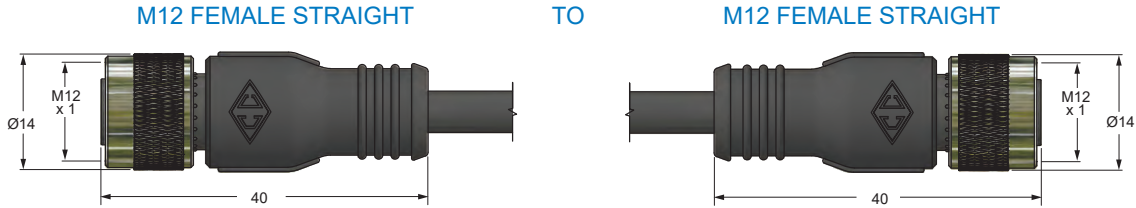

**canfield  
connector**

**CANFast**<sup>®</sup>  
round connectors

**RP SERIES**  
M12 STRAIGHT TO M12 STRAIGHT  
MOLDED PATCH CORD  
ROUND CONNECTORS

## DIMENSIONAL DATA

All dimensions are in millimeters unless otherwise noted.

### M12 STRAIGHT PIN CONFIGURATION