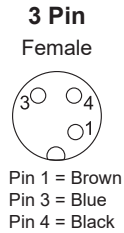

M12 STRAIGHT PIN CONFIGURATION

ORDERING INFORMATION

Consult Factory for stock availability.

M12 FEMALE STRAIGHT TO M12 FEMALE STRAIGHT

Length	Wire Type	3 Pin	4 Pin	5 Pin
1 meter	PVC	RP12AFM030110C10-12AFM031A	RP12AFM040110C10-12AFM041A	RP12AFM050110C10-12AFM051A
	shielded	RP12AFM030110S10-12AFM031A	RP12AFM040110S10-12AFM041A	RP12AFM050110S10-12AFM051A
	PUR	RP12AFM030110R10-12AFM031A	RP12AFM040110R10-12AFM041A	RP12AFM050110R10-12AFM051A
	shielded	RP12AFM030110P10-12AFM031A	RP12AFM040110P10-12AFM041A	RP12AFM050110P10-12AFM051A
2 meter	PVC	RP12AFM030120C10-12AFM031A	RP12AFM040120C10-12AFM041A	RP12AFM050120C10-12AFM051A
	shielded	RP12AFM030120S10-12AFM031A	RP12AFM040120S10-12AFM041A	RP12AFM050120S10-12AFM051A
	PUR	RP12AFM030120R10-12AFM031A	RP12AFM040120R10-12AFM041A	RP12AFM050120R10-12AFM051A
	shielded	RP12AFM030120P10-12AFM031A	RP12AFM040120P10-12AFM041A	RP12AFM050120P10-12AFM051A
3 meter	PVC	RP12AFM030130C10-12AFM031A	RP12AFM040130C10-12AFM041A	RP12AFM050130C10-12AFM051A
	shielded	RP12AFM030130S10-12AFM031A	RP12AFM040130S10-12AFM041A	RP12AFM050130S10-12AFM051A
	PUR	RP12AFM030130R10-12AFM031A	RP12AFM040130R10-12AFM041A	RP12AFM050130R10-12AFM051A
	shielded	RP12AFM030130P10-12AFM031A	RP12AFM040130P10-12AFM041A	RP12AFM050130P10-12AFM051A
5 meter	PVC	RP12AFM030150C10-12AFM031A	RP12AFM040150C10-12AFM041A	RP12AFM050150C10-12AFM051A
	shielded	RP12AFM030150S10-12AFM031A	RP12AFM040150S10-12AFM041A	RP12AFM050150S10-12AFM051A
	PUR	RP12AFM030150R10-12AFM031A	RP12AFM040150R10-12AFM041A	RP12AFM050150R10-12AFM051A
	shielded	RP12AFM030150P10-12AFM031A	RP12AFM040150P10-12AFM041A	RP12AFM050150P10-12AFM051A
10 meter	PVC	RP12AFM03010AC10-12AFM031A	RP12AFM04010AC10-12AFM041A	RP12AFM05010AC10-12AFM051A
	shielded	RP12AFM03010AS10-12AFM031A	RP12AFM04010AS10-12AFM041A	RP12AFM05010AS10-12AFM051A
	PUR	RP12AFM03010AR10-12AFM031A	RP12AFM04010AR10-12AFM041A	RP12AFM05010AR10-12AFM051A
	shielded	RP12AFM03010AP10-12AFM031A	RP12AFM04010AP10-12AFM041A	RP12AFM05010AP10-12AFM051A