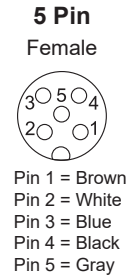

M12 STRAIGHT PIN CONFIGURATION

ORDERING INFORMATION

Consult Factory for stock availability.

M12 FEMALE STRAIGHT TO M12 FEMALE STRAIGHT

Length	Wire Type	3 Pin	4 Pin	5 Pin
1 meter	PVC	RP12AFM030110C10-12AFM031A	RP12AFM040110C10-12AFM041A	RP12AFM050110C10-12AFM051A
	shielded	RP12AFM030110S10-12AFM031A	RP12AFM040110S10-12AFM041A	RP12AFM050110S10-12AFM051A
	PUR	RP12AFM030110R10-12AFM031A	RP12AFM040110R10-12AFM041A	RP12AFM050110R10-12AFM051A
	shielded	RP12AFM030110P10-12AFM031A	RP12AFM040110P10-12AFM041A	RP12AFM050110P10-12AFM051A
2 meter	PVC	RP12AFM030120C10-12AFM031A	RP12AFM040120C10-12AFM041A	RP12AFM050120C10-12AFM051A
	shielded	RP12AFM030120S10-12AFM031A	RP12AFM040120S10-12AFM041A	RP12AFM050120S10-12AFM051A
	PUR	RP12AFM030120R10-12AFM031A	RP12AFM040120R10-12AFM041A	RP12AFM050120R10-12AFM051A
	shielded	RP12AFM030120P10-12AFM031A	RP12AFM040120P10-12AFM041A	RP12AFM050120P10-12AFM051A
3 meter	PVC	RP12AFM030130C10-12AFM031A	RP12AFM040130C10-12AFM041A	RP12AFM050130C10-12AFM051A
	shielded	RP12AFM030130S10-12AFM031A	RP12AFM040130S10-12AFM041A	RP12AFM050130S10-12AFM051A
	PUR	RP12AFM030130R10-12AFM031A	RP12AFM040130R10-12AFM041A	RP12AFM050130R10-12AFM051A
	shielded	RP12AFM030130P10-12AFM031A	RP12AFM040130P10-12AFM041A	RP12AFM050130P10-12AFM051A
5 meter	PVC	RP12AFM030150C10-12AFM031A	RP12AFM040150C10-12AFM041A	RP12AFM050150C10-12AFM051A
	shielded	RP12AFM030150S10-12AFM031A	RP12AFM040150S10-12AFM041A	RP12AFM050150S10-12AFM051A
	PUR	RP12AFM030150R10-12AFM031A	RP12AFM040150R10-12AFM041A	RP12AFM050150R10-12AFM051A
	shielded	RP12AFM030150P10-12AFM031A	RP12AFM040150P10-12AFM041A	RP12AFM050150P10-12AFM051A
10 meter	PVC	RP12AFM03010AC10-12AFM031A	RP12AFM04010AC10-12AFM041A	RP12AFM05010AC10-12AFM051A
	shielded	RP12AFM03010AS10-12AFM031A	RP12AFM04010AS10-12AFM041A	RP12AFM05010AS10-12AFM051A
	PUR	RP12AFM03010AR10-12AFM031A	RP12AFM04010AR10-12AFM041A	RP12AFM05010AR10-12AFM051A
	shielded	RP12AFM03010AP10-12AFM031A	RP12AFM04010AP10-12AFM041A	RP12AFM05010AP10-12AFM051A