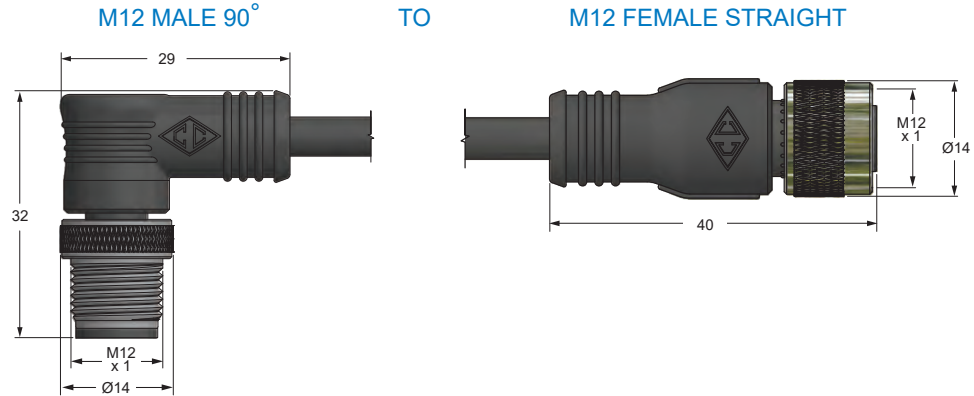

**canfield  
connector**

**CANFast**<sup>®</sup>  
round connectors

**RP SERIES**  
M12 90° TO M12 STRAIGHT  
MOLDED PATCH CORD  
ROUND CONNECTORS

**DIMENSIONAL DATA**

All dimensions are in millimeters unless otherwise noted.

**M12 90° PIN CONFIGURATION**

**M12 STRAIGHT PIN CONFIGURATION**

**3 Pin  
Male**

Pin 1 = Brown  
Pin 3 = Blue  
Pin 4 = Black

**4 Pin  
Male**

Pin 1 = Brown  
Pin 2 = White  
Pin 3 = Blue  
Pin 4 = Black

**5 Pin  
Male**

Pin 1 = Brown  
Pin 2 = White  
Pin 3 = Blue  
Pin 4 = Black  
Pin 5 = Gray

**3 Pin  
Female**

Pin 1 = Brown  
Pin 3 = Blue  
Pin 4 = Black

**4 Pin  
Female**

Pin 1 = Brown  
Pin 2 = White  
Pin 3 = Blue  
Pin 4 = Black