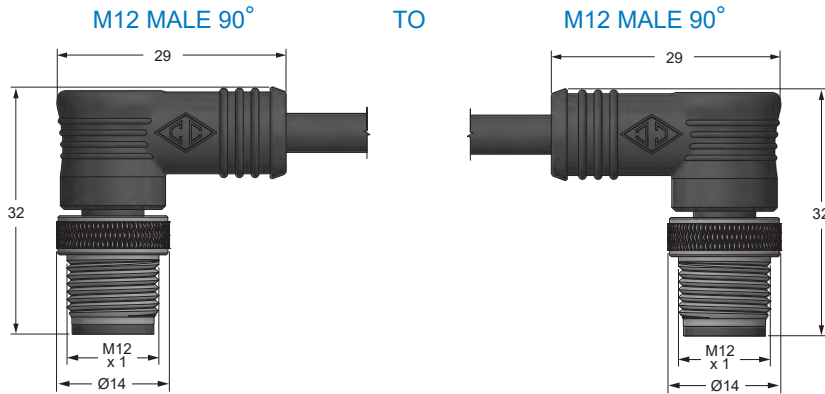

**canfield  
connector**

**CANFast**<sup>®</sup>  
round connectors

**RP SERIES**  
M12 90° TO M12 90°  
MOLDED PATCH CORD  
ROUND CONNECTORS

**DIMENSIONAL DATA**

All dimensions are in millimeters unless otherwise noted.

**M12 90° PIN CONFIGURATION**

**3 Pin  
Male**

Pin 1 = Brown  
Pin 3 = Blue  
Pin 4 = Black

**4 Pin  
Male**

Pin 1 = Brown  
Pin 2 = White  
Pin 3 = Blue  
Pin 4 = Black

**5 Pin  
Male**

Pin 1 = Brown  
Pin 2 = White  
Pin 3 = Blue  
Pin 4 = Black  
Pin 5 = Gray