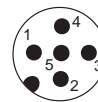

**canfield  
connector**

**CANFast**<sup>®</sup>  
round connectors

**RP SERIES**  
M12 90° TO M12 90°  
MOLDED PATCH CORD  
ROUND CONNECTORS

**DIMENSIONAL DATA**

All dimensions are in millimeters unless otherwise noted.

**M12 90° PIN CONFIGURATION**

**3 Pin  
Male**

Pin 1 = Brown  
Pin 3 = Blue  
Pin 4 = Black

**4 Pin  
Male**

Pin 1 = Brown  
Pin 2 = White  
Pin 3 = Blue  
Pin 4 = Black

**5 Pin  
Male**

Pin 1 = Brown  
Pin 2 = White  
Pin 3 = Blue  
Pin 4 = Black  
Pin 5 = Gray