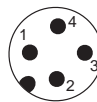

**canfield  
connector**

**CANFast**<sup>®</sup>  
round connectors

**RP SERIES**  
M12 90° TO M12 90°  
MOLDED PATCH CORD  
ROUND CONNECTORS

**DIMENSIONAL DATA**

All dimensions are in millimeters unless otherwise noted.

**M12 90° PIN CONFIGURATION**

**3 Pin  
Male**

Pin 1 = Brown  
Pin 3 = Blue  
Pin 4 = Black

**4 Pin  
Male**

Pin 1 = Brown  
Pin 2 = White  
Pin 3 = Blue  
Pin 4 = Black

**5 Pin  
Male**

Pin 1 = Brown  
Pin 2 = White  
Pin 3 = Blue  
Pin 4 = Black  
Pin 5 = Gray