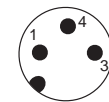

**canfield  
connector**

**CANFast**<sup>®</sup>  
round connectors

**RP SERIES**  
M12 90° TO M12 90°  
MOLDED PATCH CORD  
ROUND CONNECTORS

**DIMENSIONAL DATA**

All dimensions are in millimeters unless otherwise noted.

**M12 90° PIN CONFIGURATION**

**3 Pin  
Male**

Pin 1 = Brown  
Pin 3 = Blue  
Pin 4 = Black

**4 Pin  
Male**

Pin 1 = Brown  
Pin 2 = White  
Pin 3 = Blue  
Pin 4 = Black

**5 Pin  
Male**

Pin 1 = Brown  
Pin 2 = White  
Pin 3 = Blue  
Pin 4 = Black  
Pin 5 = Gray