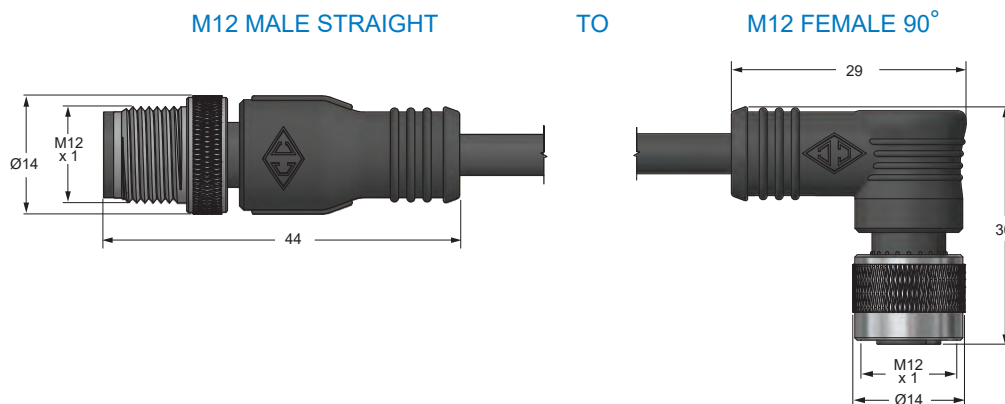

**canfield
connector**

CANFast[®]
round connectors

RP SERIES
M12 TO M12
MOLDED PATCH CORD
ROUND CONNECTORS

DIMENSIONAL DATA

All dimensions are in millimeters unless otherwise noted.

M12 STRAIGHT PIN CONFIGURATION

**3 Pin
Male**

Pin 1 = Brown
Pin 3 = Blue
Pin 4 = Black

**4 Pin
Male**

Pin 1 = Brown
Pin 2 = White
Pin 3 = Blue
Pin 4 = Black

**5 Pin
Male**

Pin 1 = Brown
Pin 2 = White
Pin 3 = Blue
Pin 4 = Black
Pin 5 = Gray

M12 90° PIN CONFIGURATION

**3 Pin
Female**

Pin 1 = Brown
Pin 3 = Blue
Pin 4 = Black

**4 Pin
Female**

Pin 1 = Brown
Pin 2 = White
Pin 3 = Blue
Pin 4 = Black

**5 Pin
Female**

Pin 1 = Brown
Pin 2 = White
Pin 3 = Blue
Pin 4 = Black
Pin 5 = Gray