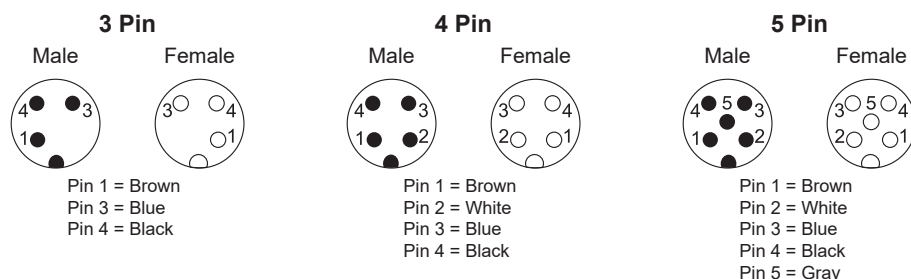

**canfield  
connector**

**CANFast**<sup>®</sup>  
round connectors

**RP SERIES**  
M12 STRAIGHT TO M12 STRAIGHT  
MOLDED PATCH CORD  
ROUND CONNECTORS

## DIMENSIONAL DATA

All dimensions are in millimeters unless otherwise noted.

## M12 STRAIGHT PIN CONFIGURATION