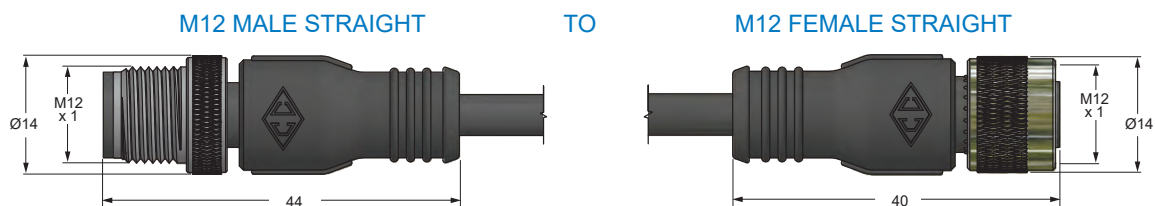

**canfield  
connector**

**CANFast**<sup>®</sup>  
round connectors

**RP SERIES**  
M12 STRAIGHT TO M12 STRAIGHT  
MOLDED PATCH CORD  
ROUND CONNECTORS

## DIMENSIONAL DATA

All dimensions are in millimeters unless otherwise noted.

## M12 STRAIGHT PIN CONFIGURATION