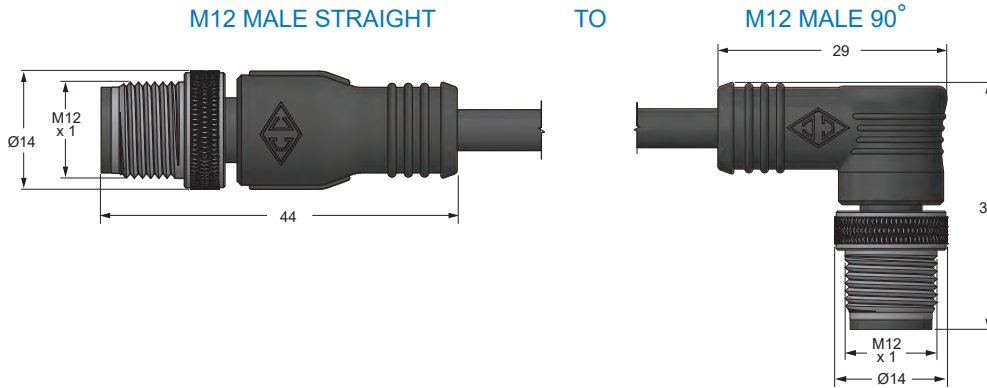

**canfield
connector**

CANFast[®]
round connectors

RP SERIES
M12 TO M12
MOLDED PATCH CORD
ROUND CONNECTORS

DIMENSIONAL DATA

All dimensions are in millimeters unless otherwise noted.

M12 STRAIGHT PIN CONFIGURATION

**3 Pin
Male**

Pin 1 = Brown
Pin 3 = Blue
Pin 4 = Black

**4 Pin
Male**

Pin 1 = Brown
Pin 2 = White
Pin 3 = Blue
Pin 4 = Black

**5 Pin
Male**

Pin 1 = Brown
Pin 2 = White
Pin 3 = Blue
Pin 4 = Black
Pin 5 = Gray

M12 90° PIN CONFIGURATION

**3 Pin
Male**

Pin 1 = Brown
Pin 3 = Blue
Pin 4 = Black

**4 Pin
Male**

Pin 1 = Brown
Pin 2 = White
Pin 3 = Blue
Pin 4 = Black

**5 Pin
Male**

Pin 1 = Brown
Pin 2 = White
Pin 3 = Blue
Pin 4 = Black
Pin 5 = Gray